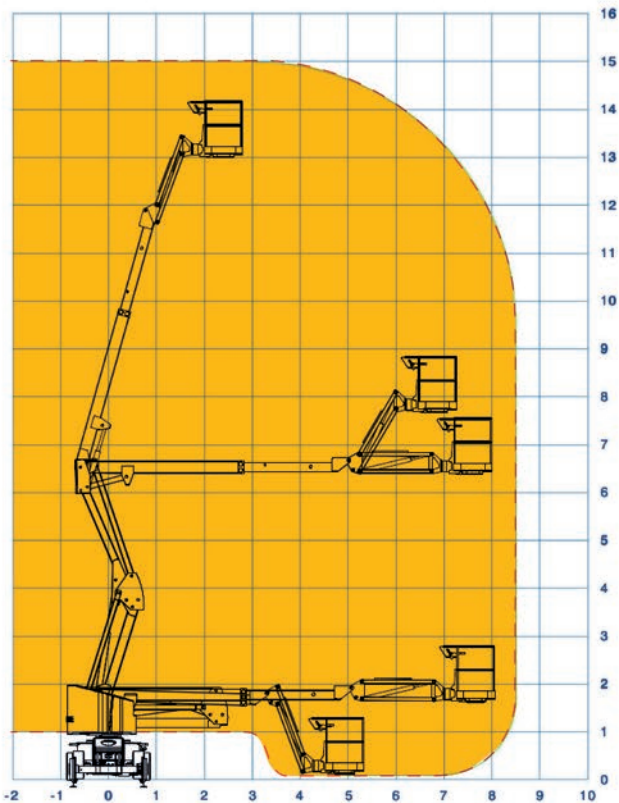

SKY 150e

The **100% Electric** perfect solution
for enclosed area and yard

100% electric Hi-Rail Basket, the **SKY 150e** is specially designed to work in the workshops and in enclosed environments. The turnkey machine for your work without any gas or particle emissions.

Electric power 48 V - 345 Ah
 Dimensions 7 214 x 1 748 x 2 159 mm
 Weight in operation From 8.300 kg
 Indicative autonomy
 in normal use of work Up to 5 hours

OFF-ROAD MODE

Transmission 2-wheel drive
 Direction 2-wheel steer
 Off road speed From 0.7 to 5 kph
 Gradient capability 25 %

RAIL MODE

Railway system x 2 NEOTEC guiding axles
 Diameter of railway wheels Ø 450 mm
 Max gradient on rail 5%
 Max cant on rail 80 mm
 Max working speed 0.7 kph
 Max travelling speed 5.0 kph

LIFTING BASKET

Max working height 15 m
 Max working outreach 8.45 m
 Basket dimensions 1 200 x 800 mm
 Max payload in the basket 2 people or 230 kg