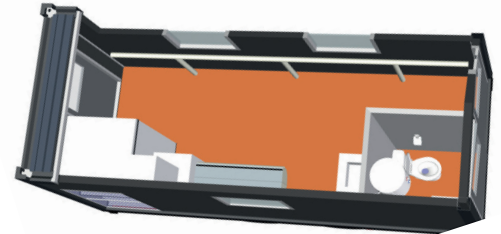

Personnel Carrier (PC)

When work environment and safety go hand in hand with efficiency. Enjoy the comfort of a fully fitted staffroom, even when working on remote locations.

A productive and profitable accessory to our multipurpose chassis (MPC) and rail trailer chassis (RTC).

Please contact us to discuss flexible options for your use.

Main Features

- Approved for transport of personnel on rail
- Breakroom or temporary office on work site
- Air conditioning/heating unit
- Electric toilet
- Refrigerator
- Microwave ovens
- Diesel generator 9,8 Kw
- Folding legs for parking